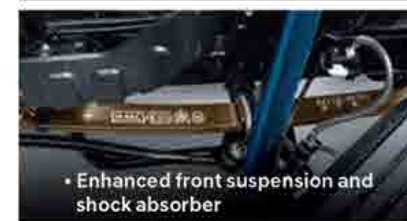

#### Nimble and agile handling in tight situations

In tight situations typically encountered around town, the HD36L is an impressively nimble and agile performer, thanks to its compact cab dimensions, narrower wheel tread and amazingly small 5.8m turning radius.

Cab Tilting for easier maintenance

Designed for Stability & Safety

• More rigid frame than competitors

• Stabilizer bar for durability and steering

• Enhanced front suspension and shock absorber

• High capacity axle and leaf spring