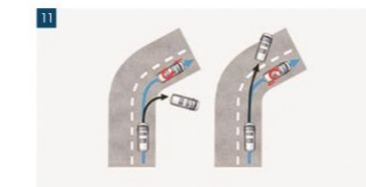

Grand Starex

UNCOMPROMISING PERFORMANCE

1. 2.5L CRDi VGT DOHC 16V
2. H-Matic 5-Speed Automatic Transmission
3. 3-Speed Manual Transmission

EXTERIOR & INTERIOR DESIGN

4. Multi-Reflector, Halogen with Integrated Turn Signal Lamp
5. Front Fog Lamps
6. Rear Spoiler
7. Flush Glass
8. Two-tiered Front Door Compartments: Sliding Door w/ Cup & Map Holder

SAFETY & SECURITY

9. Dual Airbags
10. Anti-Lock Braking System
11. Electronic Stability Program

MODEL		GRAND STAREX		
Variant		2.5 GL 5M/T (Dsl)	2.5 CRDi GLS 5A/T (Dsl)	2.5 CRDi GLS 5A/T (Dsl-Swivel)
Seating Capacity		10-Seater		
ENGINE				
Type		2.5L TCI SOHC 8V		2.5L CRDi VGT DOHC 16V (Euro 4)
Displacement		cc 2,476		2,497
Maximum Output		ps/rpm 100/3800		170/3600
Maximum Torque		kg-m/rpm 23.0/2000		45.0/2000~2250
Fuel System		VE Pump		Common Rail
Transmission		5-Speed M/T		H-Matic 5-Speed A/T
Wheels/Tires		215/70 R16 Steel Wheels		215/70 R16 Alloy Wheels
CHASSIS				
Suspension		Front MacPherson w/ Coil Spring		
		Rear Rigid Axle 5-Link w/ Coil Spring		
Brakes		Front/Rear Disc / Drum		Disc / Disc
STEERING				
Steering Type		Hydraulic Power Steering (HPS), Tilt Adjust Steering Wheel		
Minimum Turning Radius		m 5.61		
DIMENSION & WEIGHT				
Overall (LxWxH)		mm 5150 x 1920 x 1925		
Wheelbase		mm 3200		
Overhang: Front/Rear		mm 880 / 1070		
Ground Clearance		mm 190		
Fuel Tank Capacity		L 75		
Curb Weight		kg 2154		2217
Gross Vehicle Weight		kg 2850		3030
EXTERIOR				
Headlamps		Multi-Reflector, Halogen w/ Integrated Turn Signal Lamp		
Front Fog Lamps		-		With
Side Garnish & Side Sill Moulding		-		With
Sliding Doors		Dual Sliding Lift Type		
Tailgate				
Flush Glass		-		With
Rear Spoiler		-		With High Mount Stop Lamp (HMSL)
Rear Underview Mirror		-		With
SAFETY & SECURITY				
Airbags		Driver		Dual (Driver and Front Passenger)
Electronic Stability Program (ESP)		-		with w/ EBD
Anti-Lock Braking System (ABS)		-		
Keyless Entry		-		With
Back Warning System		-		With (4 Eyes)
INTERIOR / CONVENIENCE				
Overhead Console		-		With
Room Lamp		-		With
Rear View Mirror		-		Day & Night
Trip Computer		-		
Steering Wheel		Polyurethane		Leather
Seats & Center Trim Door Finish		Fabric		
Central Door Locks		-		With
Power Windows		With Driver Auto Down		With Driver Auto Down + Safety
Power Side Mirrors		-		With + Electric Folding
Audio System		1-DIN AM / FM / CD / WMA With AUX & USB		
Aircon		Front Manual Type		Rear Manual Type With Roof Side Vents
Seats		Front Driver: S, R, HA; Passenger: S, R, SF		Rear 1 S, R, SF
				Rear 2 R
				SS, S, R, JF
				S, TF

CODE: S - Slide / R - Recline / HA - Height Adjust / SF - Split Fold / JF - Jump Fold / TF - Tip-up Fold / SS - Swivel Seats