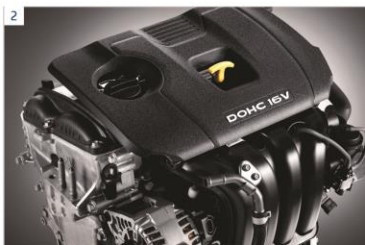

EXCLUSIVE DISTRIBUTOR OF HYUNDAI:
HYUNDAI ASIA RESOURCES, INC.

ALL-NEW
TUCSON

HYUNDAI
NEW THINKING.
NEW POSSIBILITIES.

1. Max Power: 185ps / 4,000rpm
Max Torque: 41kg-m / 1,750-2,750rpm

4

5

2. Max Power: 155ps / 6,200rpm
Max Torque: 19.6kg-m / 4,000rpm