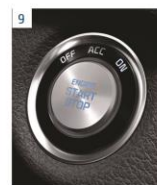

6

7

8

3. Projector Headlamps

4. Dual SRS Airbags
5. Advanced High-Strength Steel
6. Steering Wheel with Audio and Bluetooth Control Settings
7. Manual Aircon with Rear Vents
8. 3.5" Mono TFT LCD + Trip Computer