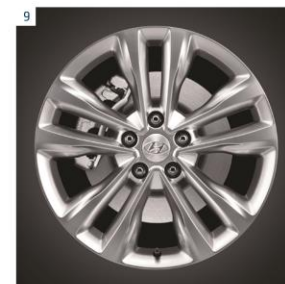

SANTAFE

1. 2.2 CRDi Diesel Engine

2. Redesigned Radiator Grille
3. Projection Type Headlamp

4. Rear Combination Lamp (LED)
5. Side Mirror with Repeater
6. Fog Lamps

7. Dual Airbags

8. Roof Rail
9. 18" Alloy Wheels

MODEL	Santa Fe	
VARIANT	2.2 CRDi GLS 6A/T 2WD (Dsl)	
SEATING CAPACITY	Seven (7)	
ENGINE		
General	Max Power (ps/rpm)	200 / 3800 (EU4)
	Max Torque (kg-m/rpm)	45.0 / 1750-2750
TRANSMISSION		
Drive Type	2WD	
General	6-Speed A/T (H-Matic)	
Lubricant Oil Capacity	L	7.7
STEERING		
Type	Motor-Driven Power Steering, Rack and Pinion	
Steering Wheel	4-Spoke Manual Tilt & Telescopic	
WHEEL AND TIRE		
Wheel & Tire	7.5J x 18" Alloy; 235 / 60 R18 Tires	
Spare Wheel and Tire	Full-size Alloy Wheel and Tire	
BRAKE SYSTEM		
Brake Type	Front / Rear	Ventilated Disc / Solid Disc
Parking Brake	Dash Mount (Foot Parking)	
SUSPENSION		
Front	MacPherson Strut Type	
Rear	Multi-Link Type	
DIMENSION		
Overall Length x Width x Height	mm	4700 X 1880 X 1690 (w/ Roof Rail)
Wheelbase	mm	2700.0
Minimum Ground Clearance	mm	185.0
Fuel Tank Capacity	L	64.0
Curb Weight	Kg	1785 (Lightest); 1912 (Heaviest)
Gross Vehicle Weight	Kg	2510
EXTERIOR FEATURES		
Headlamp	Projection Type	
Front Fog Lamps	with	
Rear Combination Lamp	LED Type	
Roof Rail	with	
Underbody Skid Plate	Front and Rear (Painted)	
Radiator Grille	Silver paint	
Outside Handle	Chrome	
Front Wiper	Intermittent (Variable) + 2-speed	
Rear Spoiler	with HMSL (High Mount Stop Lamp)	
Outside Rearview Mirror	Electric Folding with Side Repeater and Puddle Lamp	
SAFETY & SECURITY		
SRS Airbags	Dual Front	
Seatbelts	Front/Rear	ELR + Pretensioner + Height Adj. + Load Limiter / 3-Point ELR: Side and Center Seats
Anti-Lock Braking System (ABS)	with EBD (Electronic Brake Force Distribution)	
Inside Handle Override (IHO)	Front Doors	
Locking System	Keyless Entry with Alarm	
High Mount Stop Lamp (HMSL)	with	
INTERIOR/CONVENIENCE		
Sunvisor	with Ticket Holder + Vanity Mirror w/ Cover and Illumination	
Rearview Mirror (Inside)	Day and Night	
Assist Grip	with Assist Grip (Front x1; Rear x 2) + Coat Hook (x1)	
Seats	Variation	Front: Bolster Seats; 2nd Row: 40:20:40 Folding, Slide, Recline; 3rd Row: 50:50 Split Fold
	Material	Fabric
	Lumbar Support (Driver)	Electric 2-way
Power Features	Windows, Door Locks, Side Mirrors and Electric Fuel Filler Switch	
Steering Wheel Controls	Cruise Control, Audio Remote & Cluster Menu Control	
Audio System	Radio + CD + MP3 + AUX + USB	
Speakers	4 + 2 Tweeters	
Auto Light Control System	with	
Air Conditioning	Dual Zone FATC with Cluster Ionizer	
Rear Air conditioning	with	
Luggage Net & Hook	with